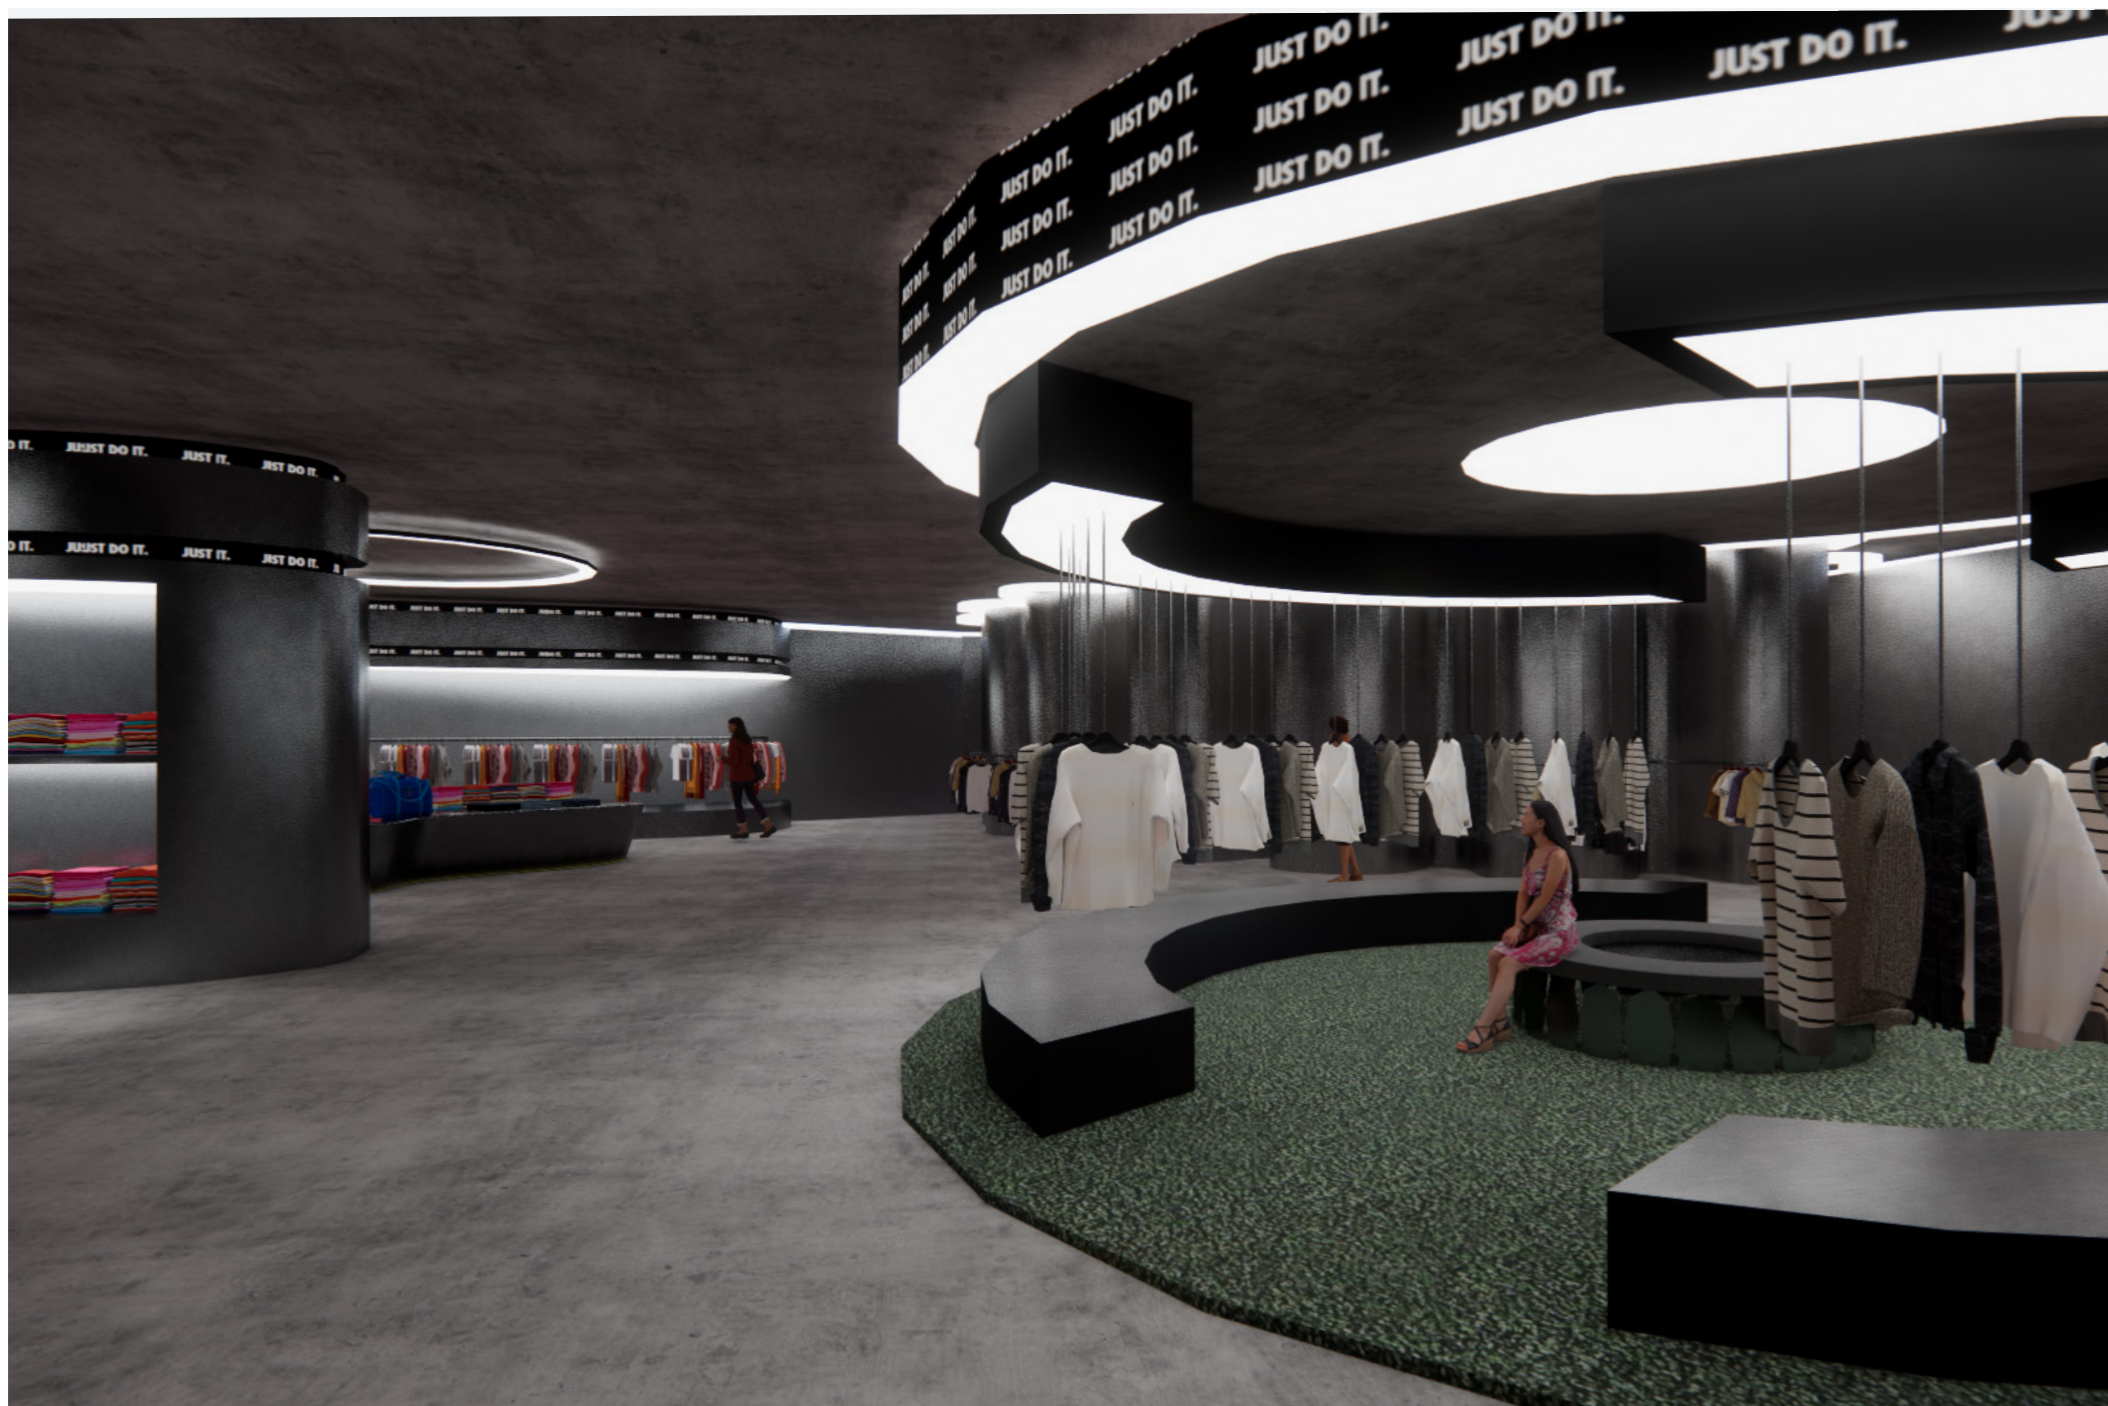

**Work Integrated Learning project: Kahn meets Mies**  
**Client: Mies van Der Rohe Society**

My design for an Art Gallery was generated using the compositional method that our Lecturer Robert Tuckwell invented from his research into the architecture of Louis Kahn.

As a studio, we provided Kahn inspired concepts to our client: the Mies van der Rohe Society. Dr. Cynthia Vranas, the Director of the Mies van der Rohe Society, exhibited our concepts to fundraise for their project: Mies van der Rohe Society Gallery and Auditorium of the Michael Paul Galvin Tower at 10W. 35th St. in Chicago. The project illustrates a powerful sense of space through natural light and the materiality of mirrors, stainless steel and concrete.

**Nike Outlet DFO Homebush**

This project concept is inspired by Nike's vision of an "Everything is possible" space. The internal spaces offer a direct connection to futuristic space through the combination between minimal materials and technology.

The space conveys a connection between Nike by designing a Nike swoosh sign on the Footwear area using RedLED light and other Digital displays on the walls. The 'Just do it' LED stripe display on the soft surface wall presents a stylish space and connects to all appeal sections. The space brings the consumers to experience the futuristic space with Nike.