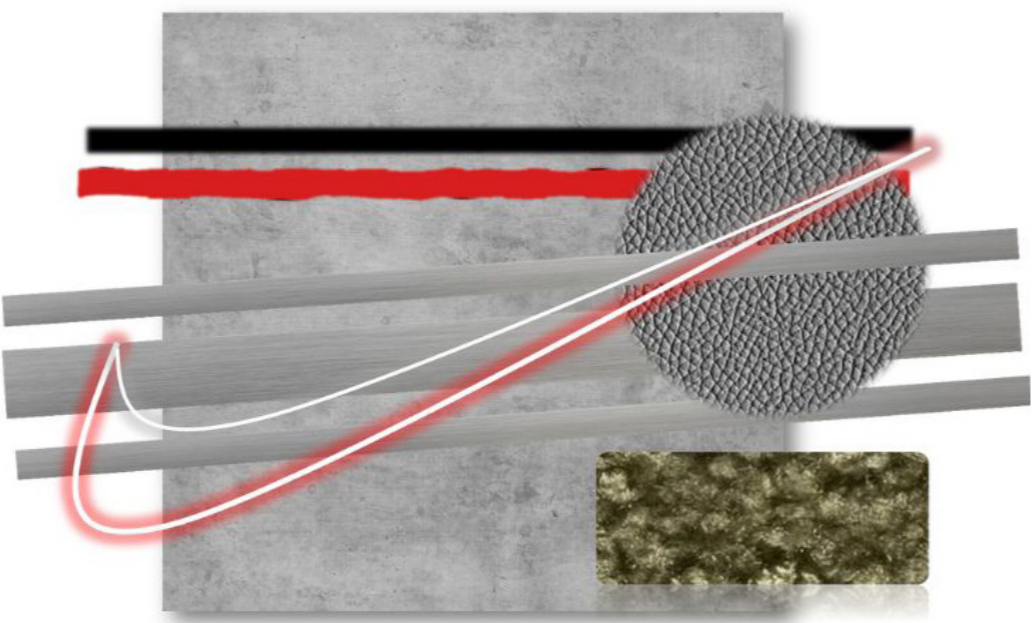

**Work Integrated Learning project: Kahn meets Mies**  
**Client: Mies van Der Rohe Society**

My design for an Art Gallery was generated using the compositional method that our Lecturer Robert Tuckwell invented from his research into the architecture of Louis Kahn.

As a studio, we provided Kahn inspired concepts to our client: the Mies van der Rohe Society. Dr. Cynthia Vranas, the Director of the Mies van der Rohe Society, exhibited our concepts to fundraise for their project: Mies van der Rohe Society Gallery and Auditorium of the Michael Paul Galvin Tower at 10W. 35th St. in Chicago. The project illustrates a powerful sense of space through natural light and the materiality of mirrors, stainless steel and concrete.

The space conveys a connection between Nike by designing a Nike swoosh sign on the Footwear area using RedLED light and other Digital displays on the walls. The 'Just do it' LED stripe display on the soft surface wall presents a stylish space and connects to all appeal sections. The space brings the consumers to experience the futuristic space with Nike.

**Mnemosyne Edgecliff**

Mnemosyne Edgecliff is a unique sculptural form in four quadrants that curve and twist upon a central core. This project is to design a part of Mnemosyne Edgecliff Common Amenities.