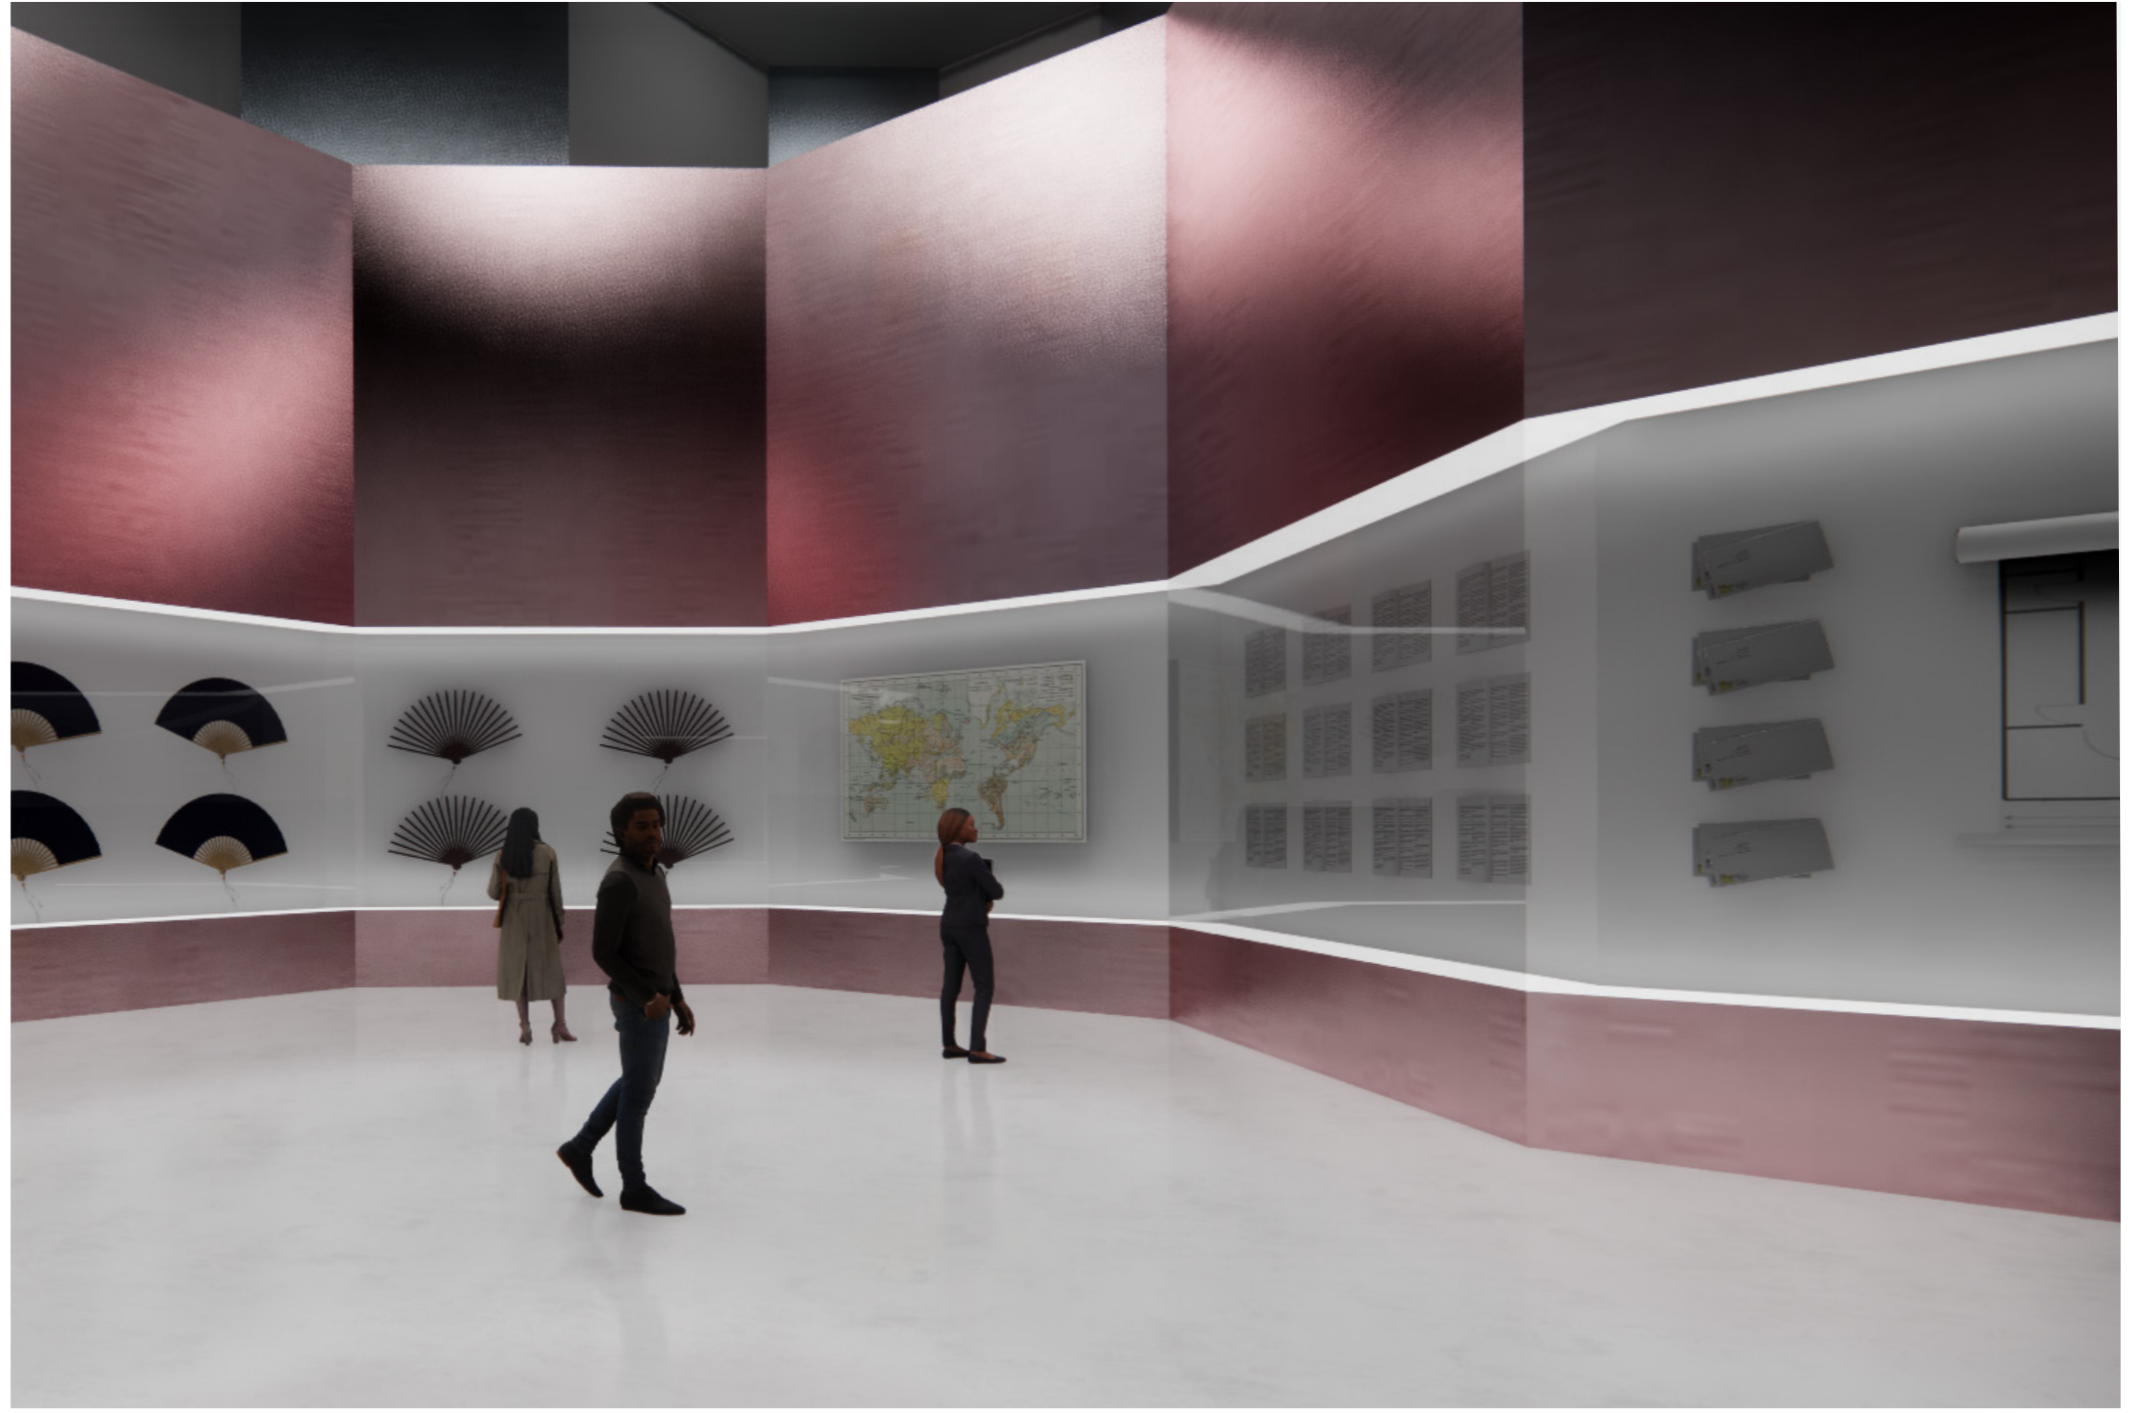

As a studio, we provided Kahn inspired concepts to our client: the Mies van der Rohe Society. Dr. Cynthia Vranas, the Director of the Mies van der Rohe Society, exhibited our concepts to fundraise for their project: Mies van der Rohe Society Gallery and Auditorium of the Michael Paul Galvin Tower at 10W. 35th St. in Chicago. The project illustrates a powerful sense of space through natural light and the materiality of mirrors, stainless steel and concrete.

**Nike Outlet DFO Homebush**

This project concept is inspired by Nike's vision of an "Everything is possible" space. The internal spaces offer a direct connection to futuristic space through the combination between minimal materials and technology.

The space conveys a connection between Nike by designing a Nike swoosh sign on the Footwear area using RedLED light and other Digital displays on the walls. The 'Just do it' LED stripe display on the soft surface wall presents a stylish space and connects to all appeal sections. The space brings the consumers to experience the futuristic space with Nike.

**Mnemosyne Edgecliff**

Mnemosyne Edgecliff is a unique sculptural form in four quadrants that curve and twist upon a central core. This project is to design a part of Mnemosyne Edgecliff Common Amenities.