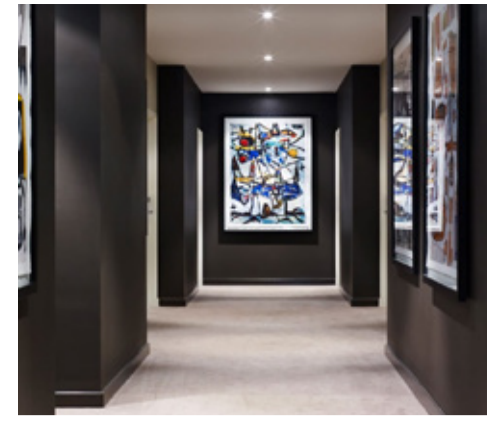

## BRIEF

The client is the Art Series Hotel and I have been briefed to create a design concept for their latest hotel to open in Fremantle within the 5-way centre. I wish to present a space that is reflective of the Art Series Hotels branding and pushes the boundaries of design. My design solutions is inspired by and celebrates the chosen artist Pip Phelps.