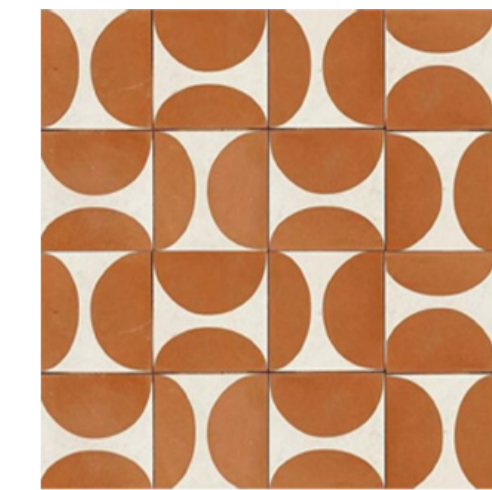

# BRIEF / BRAND / CONCEPT

142 SOUTH TERRACE, FREMANTLE WESTERN AUSTRALIA

SCALE 1:50 @ A2

ZIA TILE  
pomelo terracotta cement tile

TILE BAR  
parapet black and white  
polished marble tile

CALLIGARIS sextan floor lamp black  
CALLIGARIS sextans pendant white