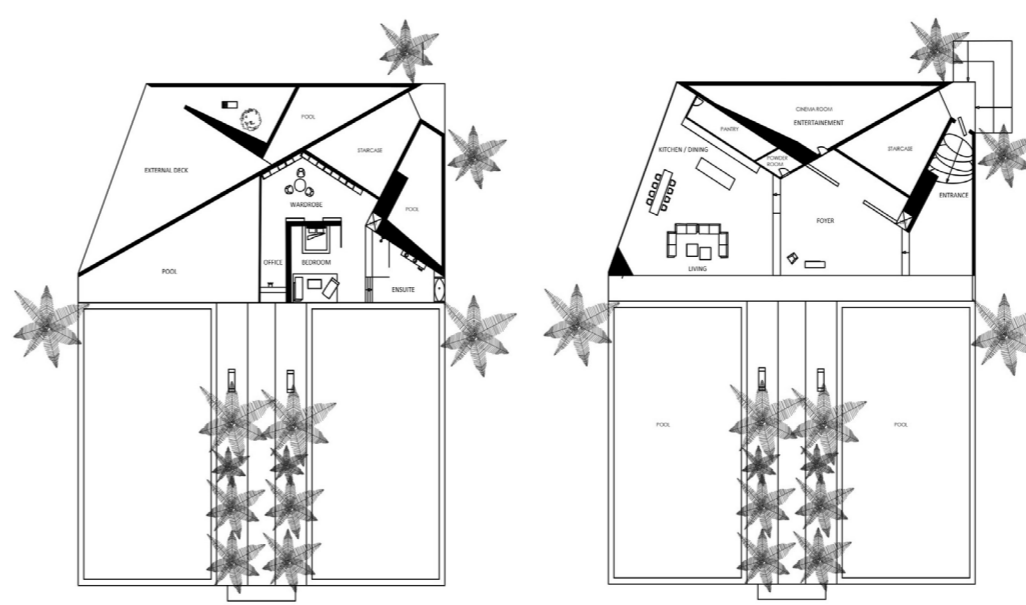

Modern interpretation : Earth itself view as an organism with self-regulatory functions.

The concept for this house is to create a continuous tension. Between comfort and spartan, inside and outside, minimal and generous, ancient and modern architecture, monumental and vernacular, life and death. This house is designed as a meditative space to self reflect and connect with the nature, air and light .

A dress Mnemosyne

Location : New South Head Road. Edgecliff. MSW

Concept:

Inspired by the shape of the building, the concept is to represent the movement, lightness and mystery of a dress. The use of curves create a relaxing space , inviting a natural flow movement around the apartment. A neutral colour palette ensure a timeless design, sophistication and a broad range of renters.

A rotative space build in a platform will allow the spaces to be open or closed, communicating with the curved wall used as storage and utility space.

Ensuring a minimal look and focusing on the view from the high rise, the base materiality composed by metal, stone, timber and concrete add on the sophistication, durability and cleanness' of the design.