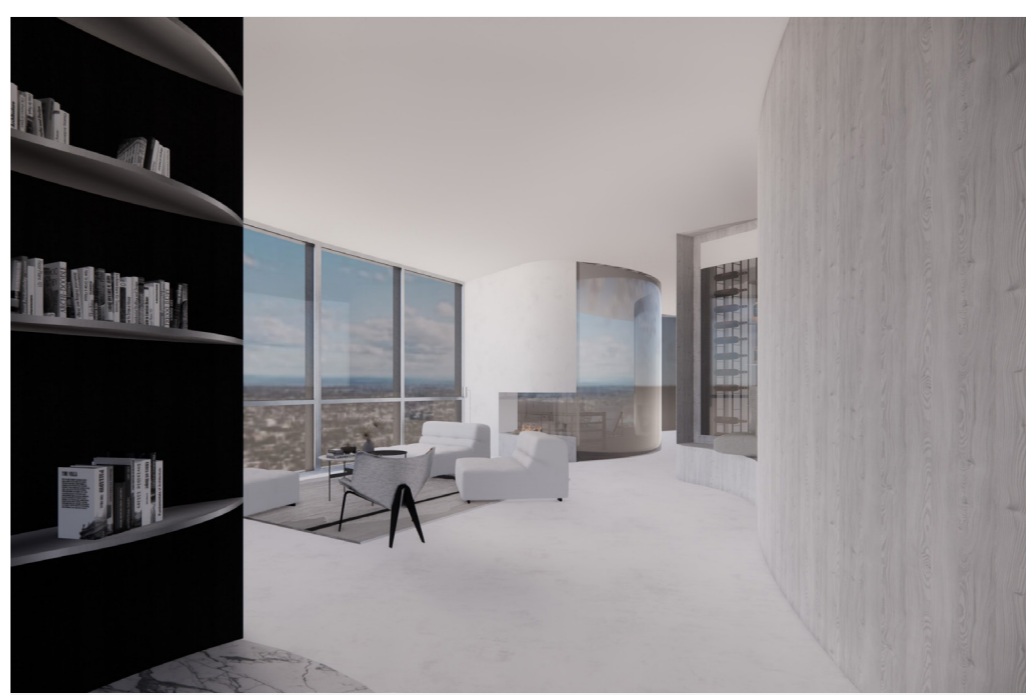

GAIA House

Location: Painted Desert, SA. Australia

Premise:

The desert have always been a wonderful place on earth where humans have lived and travelled from million of years. Challenging, with limited resources, where temperature are high, and water is often rare, the desert is also fascinating. For all this reason, I choose this environment to create a get away from the over stimulating city.

Concept:

GAIA - Greek Goddess of the Earth In the ancient civilizations, she was revered as mother, nurturer and giver of life . It's she who created and sustained us, and to whom we returned upon death.

Modern interpretation : Earth itself view as an organism with self-regulatory functions.

The concept for this house is to create a continuous tension. Between comfort and spartan, inside and outside, minimal and generous, ancient and modern architecture, monumental and vernacular, life and death. This house is designed as a meditative space to self reflect and connect with the nature, air and light .

A dress Mnemosyne

Location : New South Head Road. Edgecliff. MSW

Concept:

Inspired by the shape of the building, the concept is to represent the movement, lightness and mystery of a dress. The use of curves create a relaxing space , inviting a natural flow movement around the apartment. A neutral colour palette ensure a timeless design, sophistication and a broad range of renters.

A rotative space build in a platform will allow the spaces to be open or closed, communicating with the curved wall used as storage and utility space.

Ensuring a minimal look and focusing on the view from the high rise, the base materiality composed by metal, stone, timber and concrete add on the sophistication, durability and cleanness' of the design.