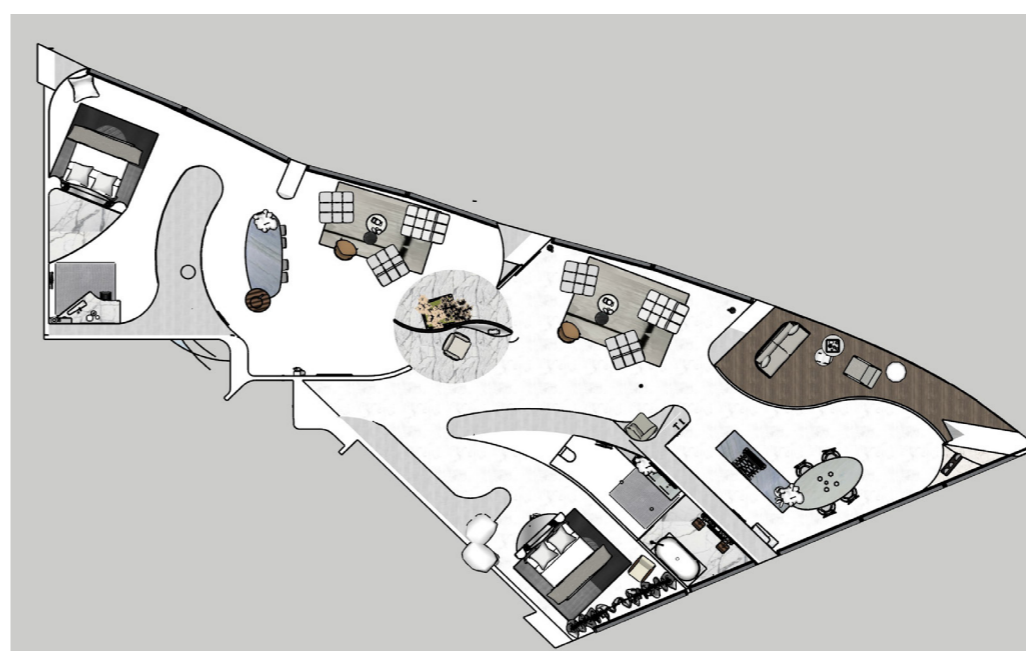

GAIA House

Location: Painted Desert, SA. Australia

Premise:

The desert have always been a wonderful place on earth where humans have lived and travelled from million of years. Challenging, with limited resources, where temperature are high, and water is often rare, the desert is also fascinating. For all this reason, I choose this environment to create a get away from the over stimulating city.

Concept:

GAIA - Greek Goddess of the Earth In the ancient civilizations, she was revered as mother, nurturer and giver of life . It's she who created and sustained us, and to whom we returned upon death.

Modern interpretation : Earth itself view as an organism with self-regulatory functions.

The concept for this house is to create a continuous tension. Between comfort and spartan, inside and outside, minimal and generous, ancient and modern architecture, monumental and vernacular, life and death. This house is designed as a meditative space to self reflect and connect with the nature, air and light .

A dress Mnemosyne

Location : New South Head Road. Edgecliff. MSW

Concept:

Inspired by the shape of the building, the concept is to represent the movement, lightness and mystery of a dress. The use of curves create a relaxing space , inviting a natural flow movement around the apartment. A neutral colour palette ensure a timeless design, sophistication and a broad range of renters.

A rotative space build in a platform will allow the spaces to be open or closed, communicating with the curved wall used as storage and utility space.

Ensuring a minimal look and focusing on the view from the high rise, the base materiality composed by metal, stone, timber and concrete add on the sophistication, durability and cleanness' of the design.